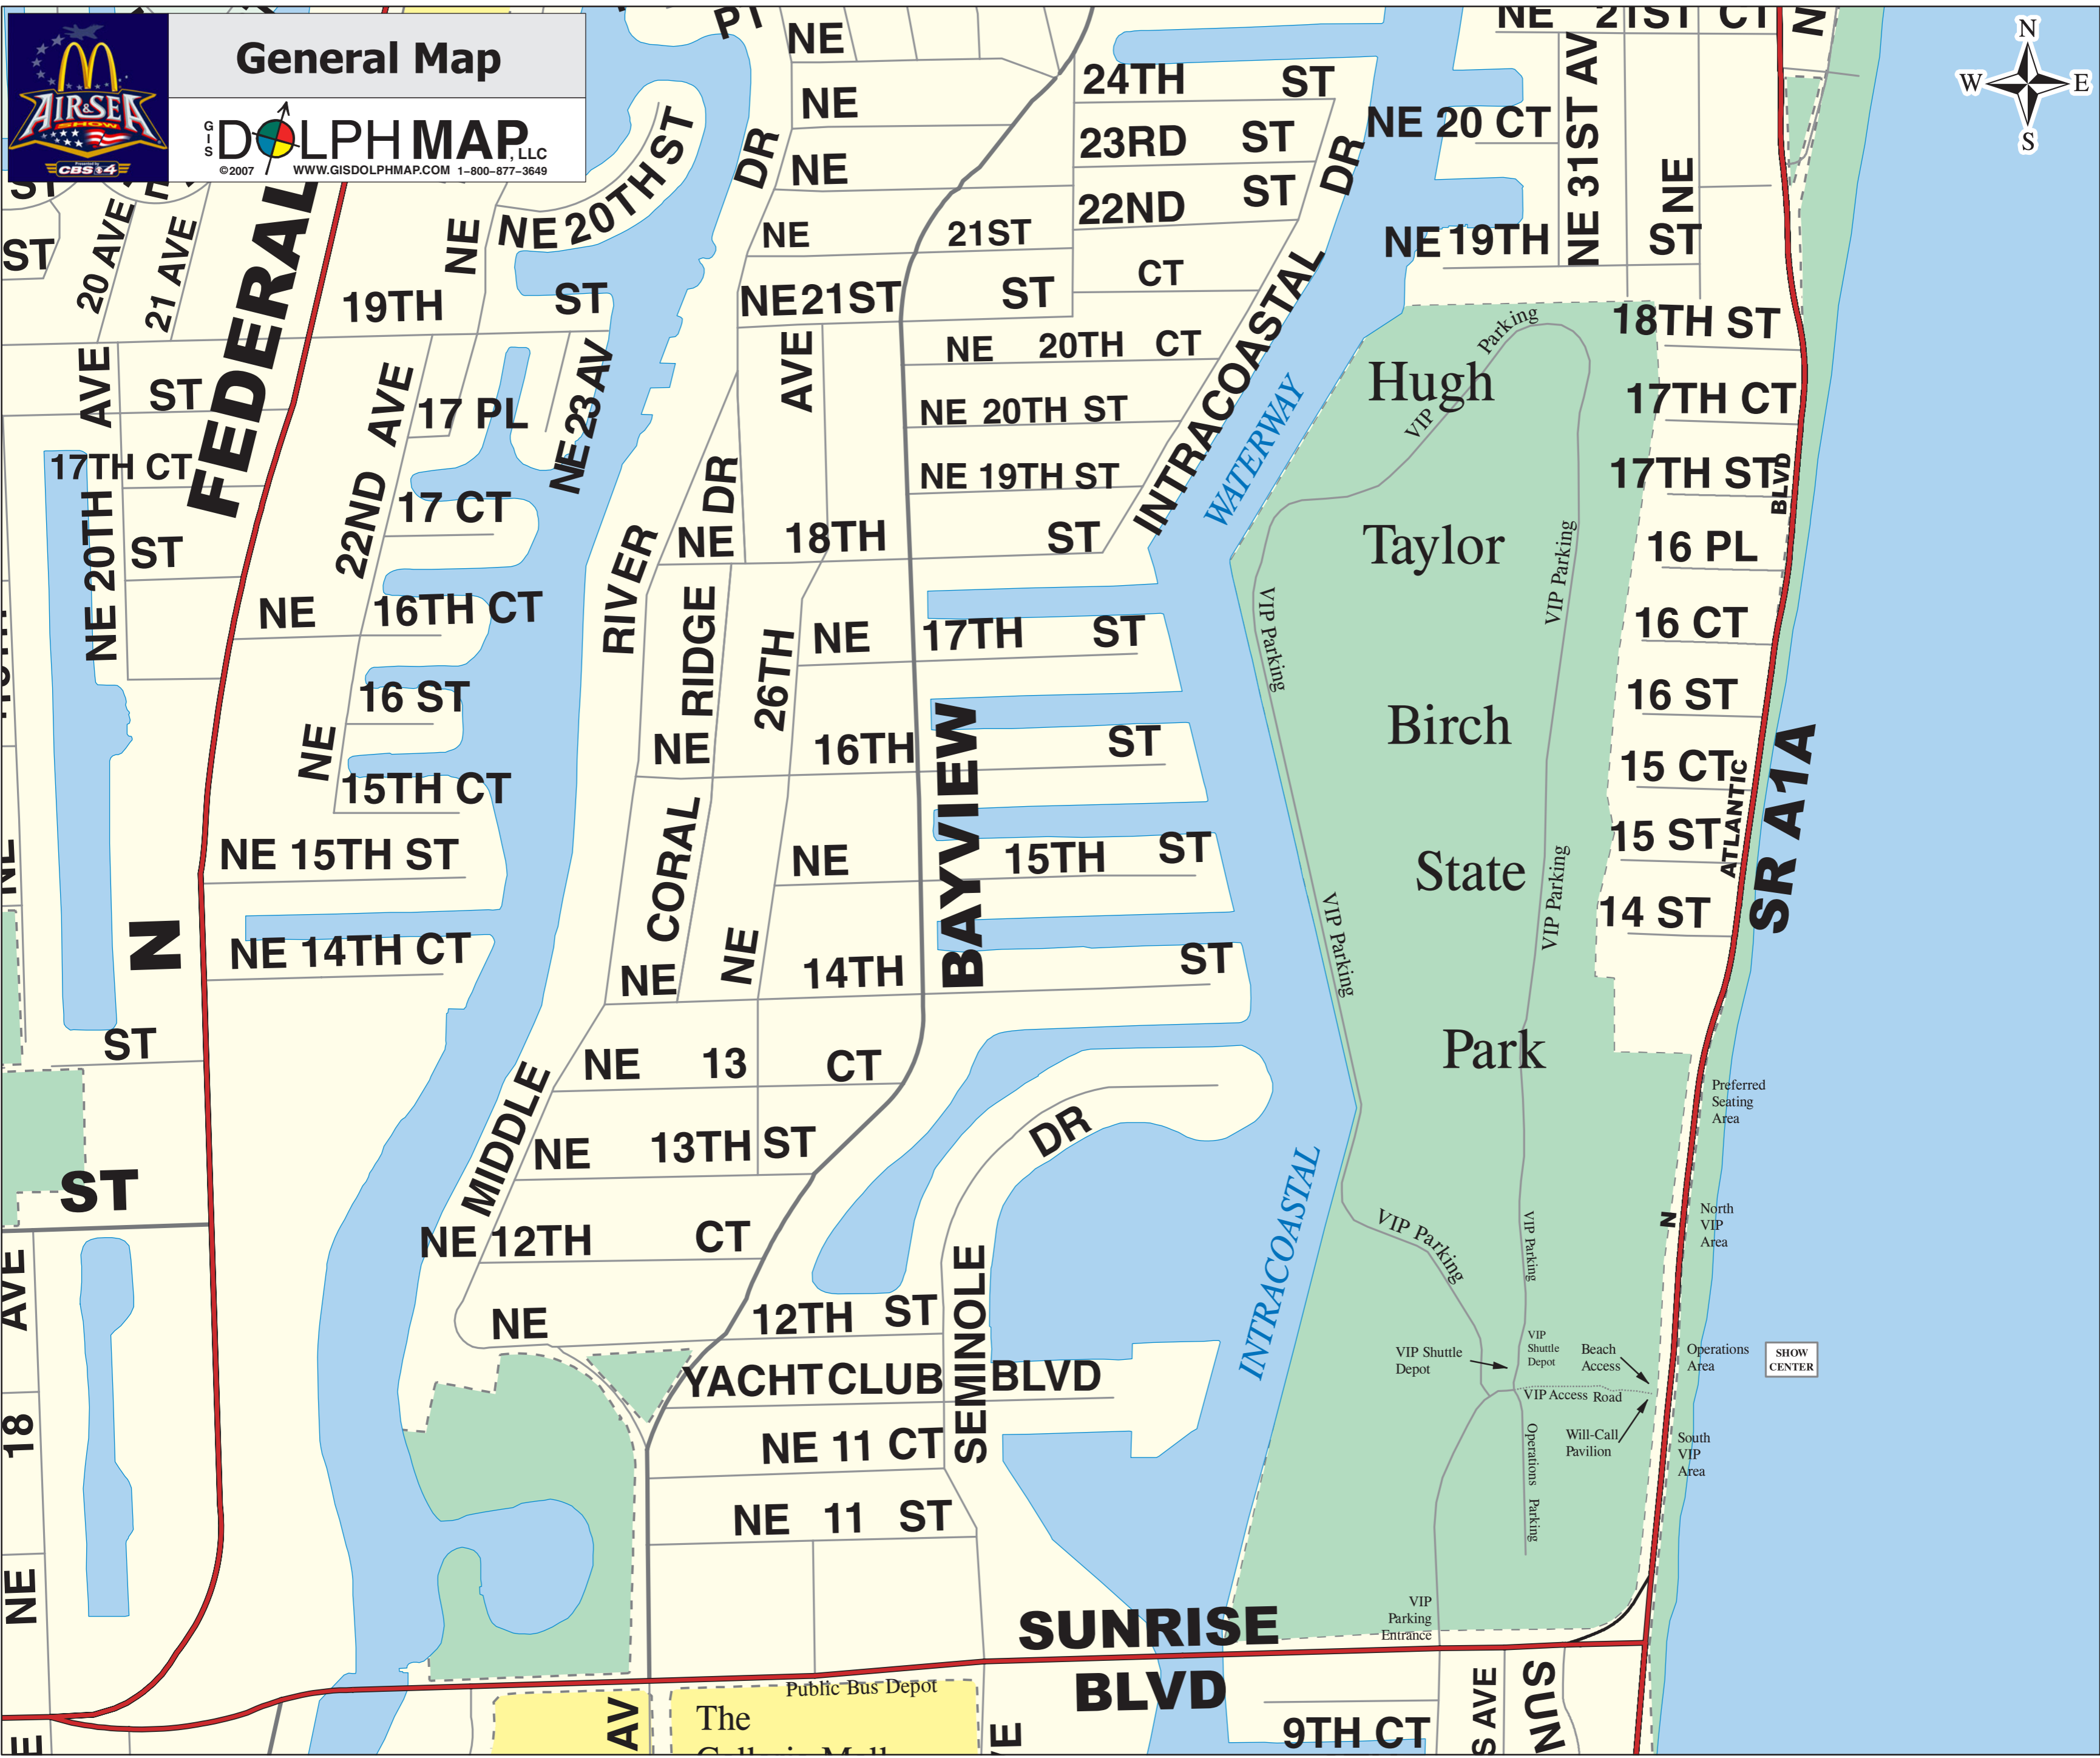

General Map

GIS DOLPH MAP, LLC
©2007 WWW.GISDOLPHMAP.COM 1-800-877-3649

FEDERAL

BAYVIEW

SUNRISE BLVD

SR A1A

Hugh Taylor Birch State Park

YACHT CLUB